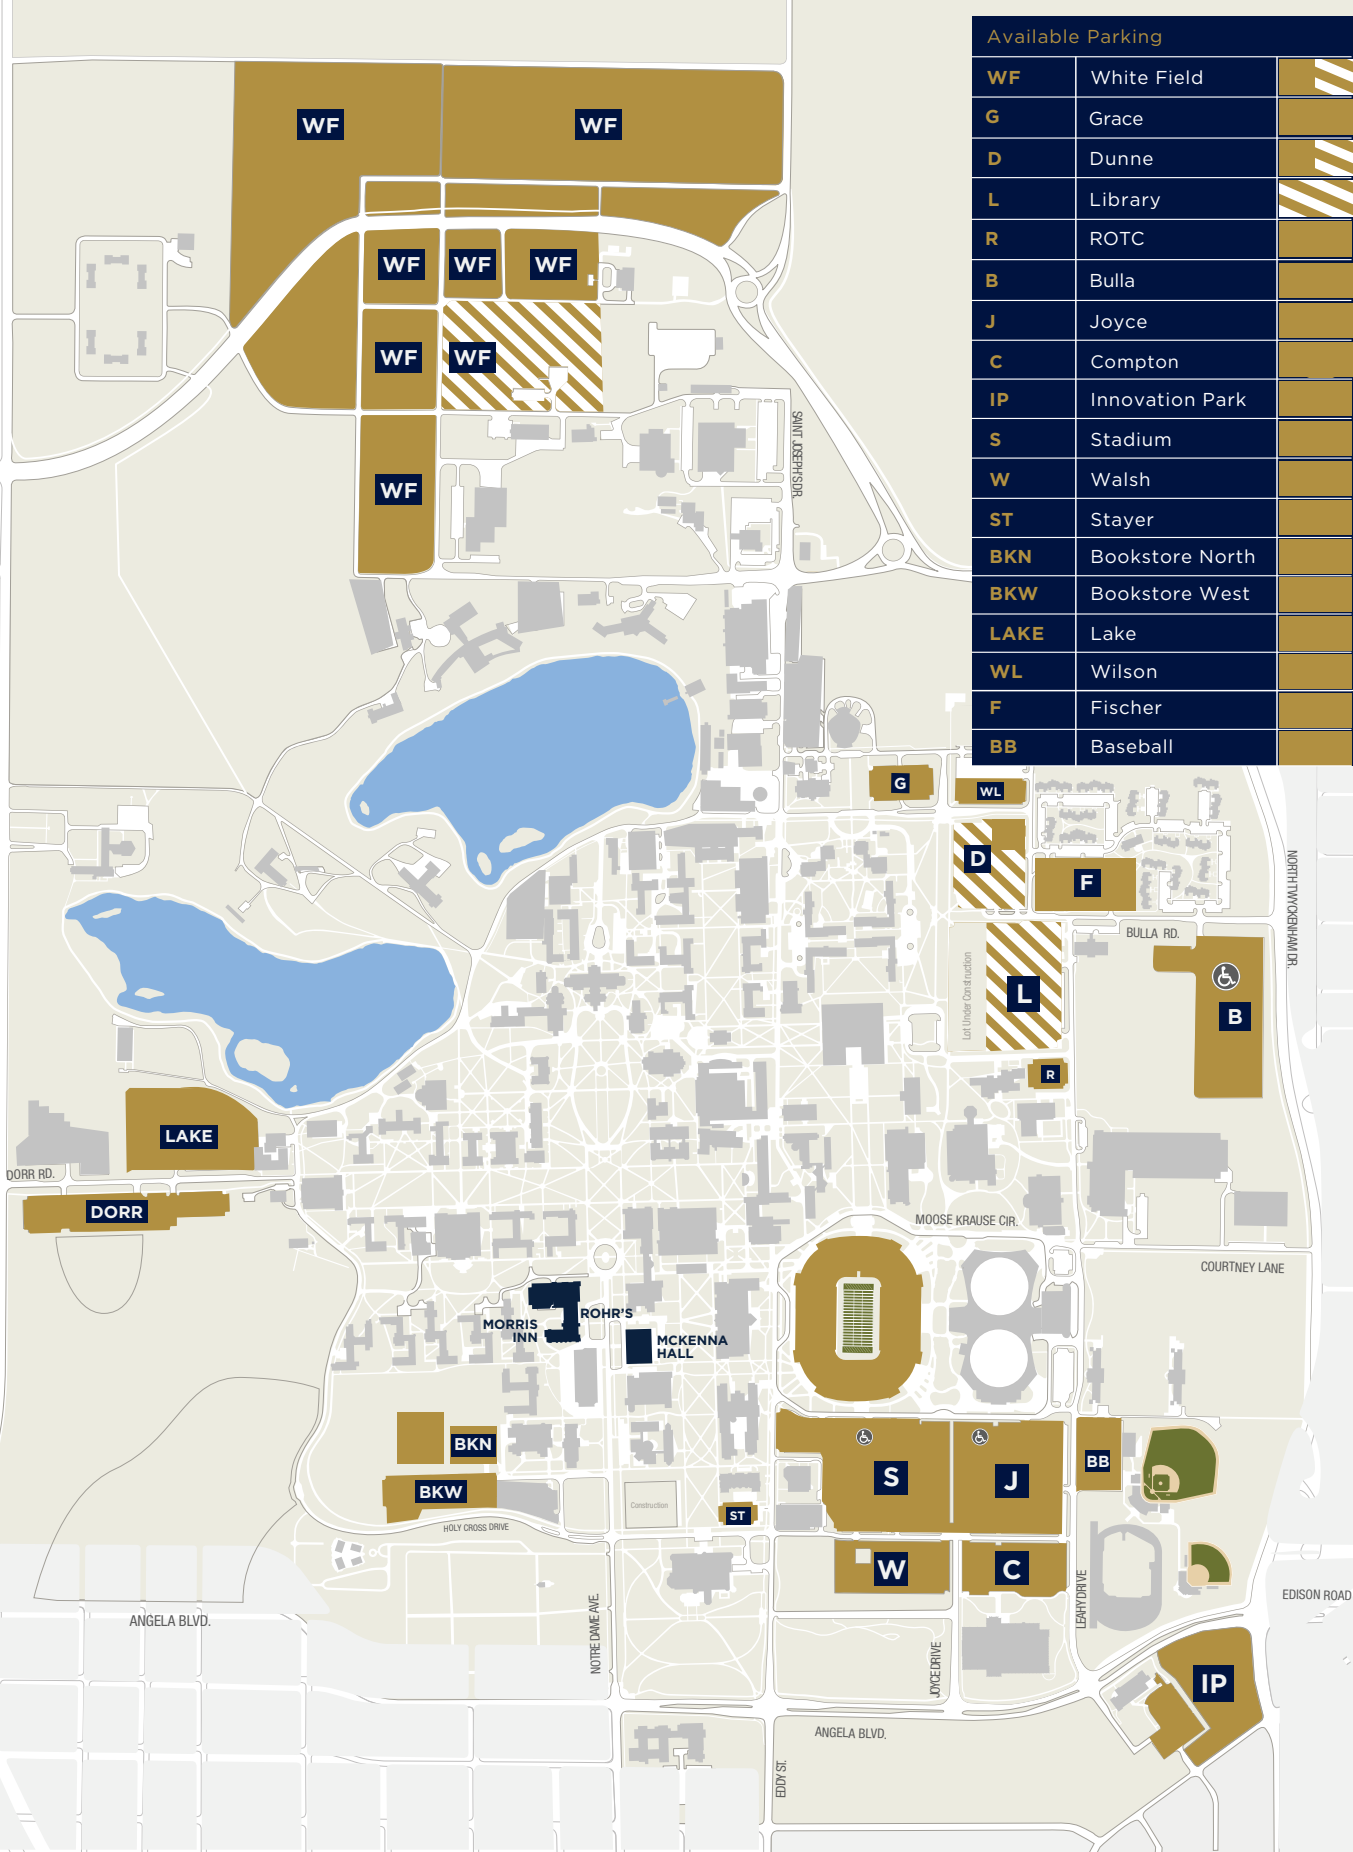

Pay upon entry
- no parking pass required

Pre-purchase available
- parking pass required for entry

Available Parking

WF	White Field	
G	Grace	
D	Dunne	
L	Library	
R	ROTC	
B	Bulla	
J	Joyce	
C	Compton	
IP	Innovation Park	
S	Stadium	
W	Walsh	
ST	Stayer	
BKN	Bookstore North	
BKW	Bookstore West	
LAKE	Lake	
WL	Wilson	
F	Fischer	
BB	Baseball	

Ind. Toll Rd.
Exit 77

IND. 90S (US57)33

DORR RD.

ANGELA BLVD.

NOTRE DAME AVE.

EDDY ST.

ANGELA BLVD.

LOVE DRIVE

LEAHY DRIVE

EDISON ROAD

COURTNEY LANE

MOOSE KRAUSE CIR.

BULLA RD.

NORTH WINDY HILL RD.

BOSCHERT LANE

Let these construction